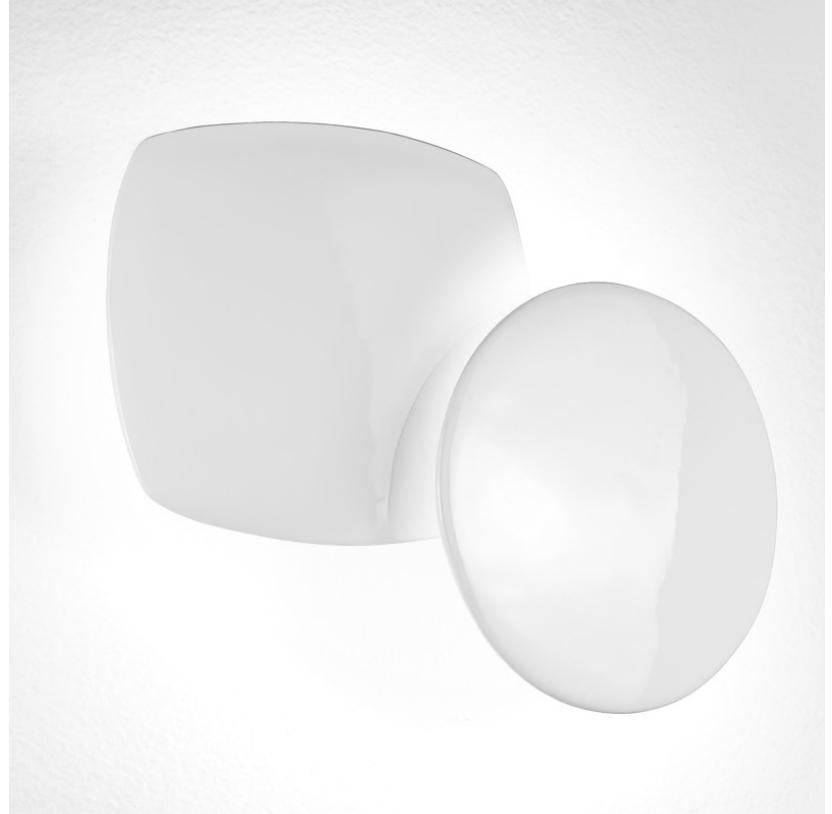

AFEF SURFACE

D83125

GENERAL

Series: Afef _____
Brand: Panzeri _____
Division: Design _____
Mounting Type: Surface _____
Mounting Location: Wall _____
Subcategory: Ambient _____

PHYSICAL

Shape: Abstract _____
Length (mm): 280 _____
Length (in): 11 _____
Height (mm): 210 _____
Depth (mm): 80 _____
Height (in): 8 1/4 _____
Depth (in): 3 1/8 _____
Extension (mm): 80 _____
Extension (in): 3 1/8 _____
Light Distribution: Indirect _____
Weight (kg): 2.7 _____
Weight (lbs): 6 _____
Diffuser: White Ceramic _____
Fixture Finish: WHI _____
Fixture Material: Ceramic _____

ELECTRICAL

Number of Lamps: 2 _____
Lamp Type: LED Retrofit _____
Lamp Shape: T4 _____
Bulb Included: Bulb Not Included _____
Total Output Wattage (W): 10 _____
Max. Wattage Per Lamp (W): 5 _____
Lamp Base: G9 _____
Input Voltage (V): 120 _____

LED

OPTICAL

RATINGS AND CERTIFICATIONS

Certified By: CSA Certified to UL and CSA Standards _____
IP rating: IP20 _____