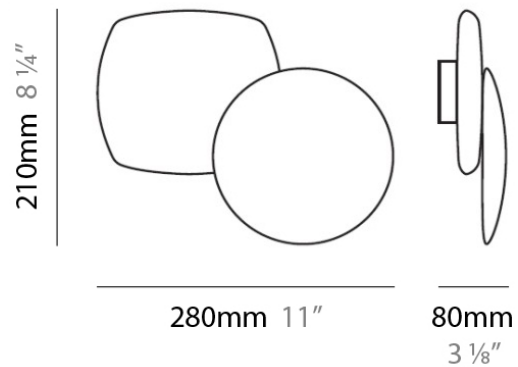

PROJECT	
TYPE	
NOTES	
QUANTITY	
DATE	

AFEF SURFACE

D83126

GENERAL

Series: Afef
Brand: Panzeri
Division: Design
Mounting Type: Surface
Mounting Location: Wall
Subcategory: Ambient

PHYSICAL

Shape: Abstract
Length (mm): 280
Length (in): 11
Height (mm): 210
Height (in): 8 1/4
Extension (mm): 80
Extension (in): 3 1/8
Light Distribution: Indirect
Weight (kg): 2.7
Weight (lbs): 6
Diffuser: White & Black Ceramic
Fixture Material: Ceramic

ELECTRICAL

Number of Lamps: 2
Lamp Type: LED Retrofit
Lamp Shape: T4
Bulb Included: Bulb Not Included
Total Output Wattage (W): 16
Max. Wattage Per Lamp (W): 8
Lamp Base: G9
Input Voltage (V): 120

LED

OPTICAL

RATINGS AND CERTIFICATIONS

Certified By: CSA Certified to UL and CSA Standards
IP rating: IP20