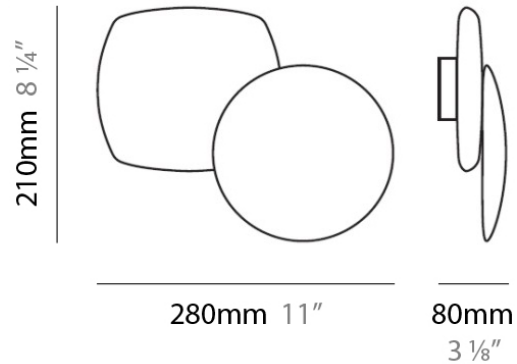

AFEF SURFACE

D83125

GENERAL

Series: Afef _____
Brand: Panzeri _____
Division: Design _____
Mounting Type: Surface _____
Mounting Location: Wall _____
Subcategory: Ambient _____

PHYSICAL

Shape: Abstract _____
Length (mm): 280 _____
Length (in): 11 _____
Height (mm): 210 _____
Depth (mm): 80 _____
Height (in): 8 1/4 _____
Depth (in): 3 1/8 _____
Extension (mm): 80 _____
Extension (in): 3 1/8 _____
Light Distribution: Indirect _____
Weight (kg): 2.7 _____
Weight (lbs): 6 _____
Diffuser: White Ceramic _____
Fixture Finish: WHI _____
Fixture Material: Ceramic _____

ELECTRICAL

Number of Lamps: 2 _____
Lamp Type: LED Retrofit _____
Lamp Shape: T4 _____
Bulb Included: Bulb Not Included _____
Total Output Wattage (W): 10 _____
Max. Wattage Per Lamp (W): 5 _____
Lamp Base: G9 _____
Input Voltage (V): 120 _____

LED

OPTICAL

RATINGS AND CERTIFICATIONS

Certified By: CSA Certified to UL and CSA Standards _____
IP rating: IP20 _____